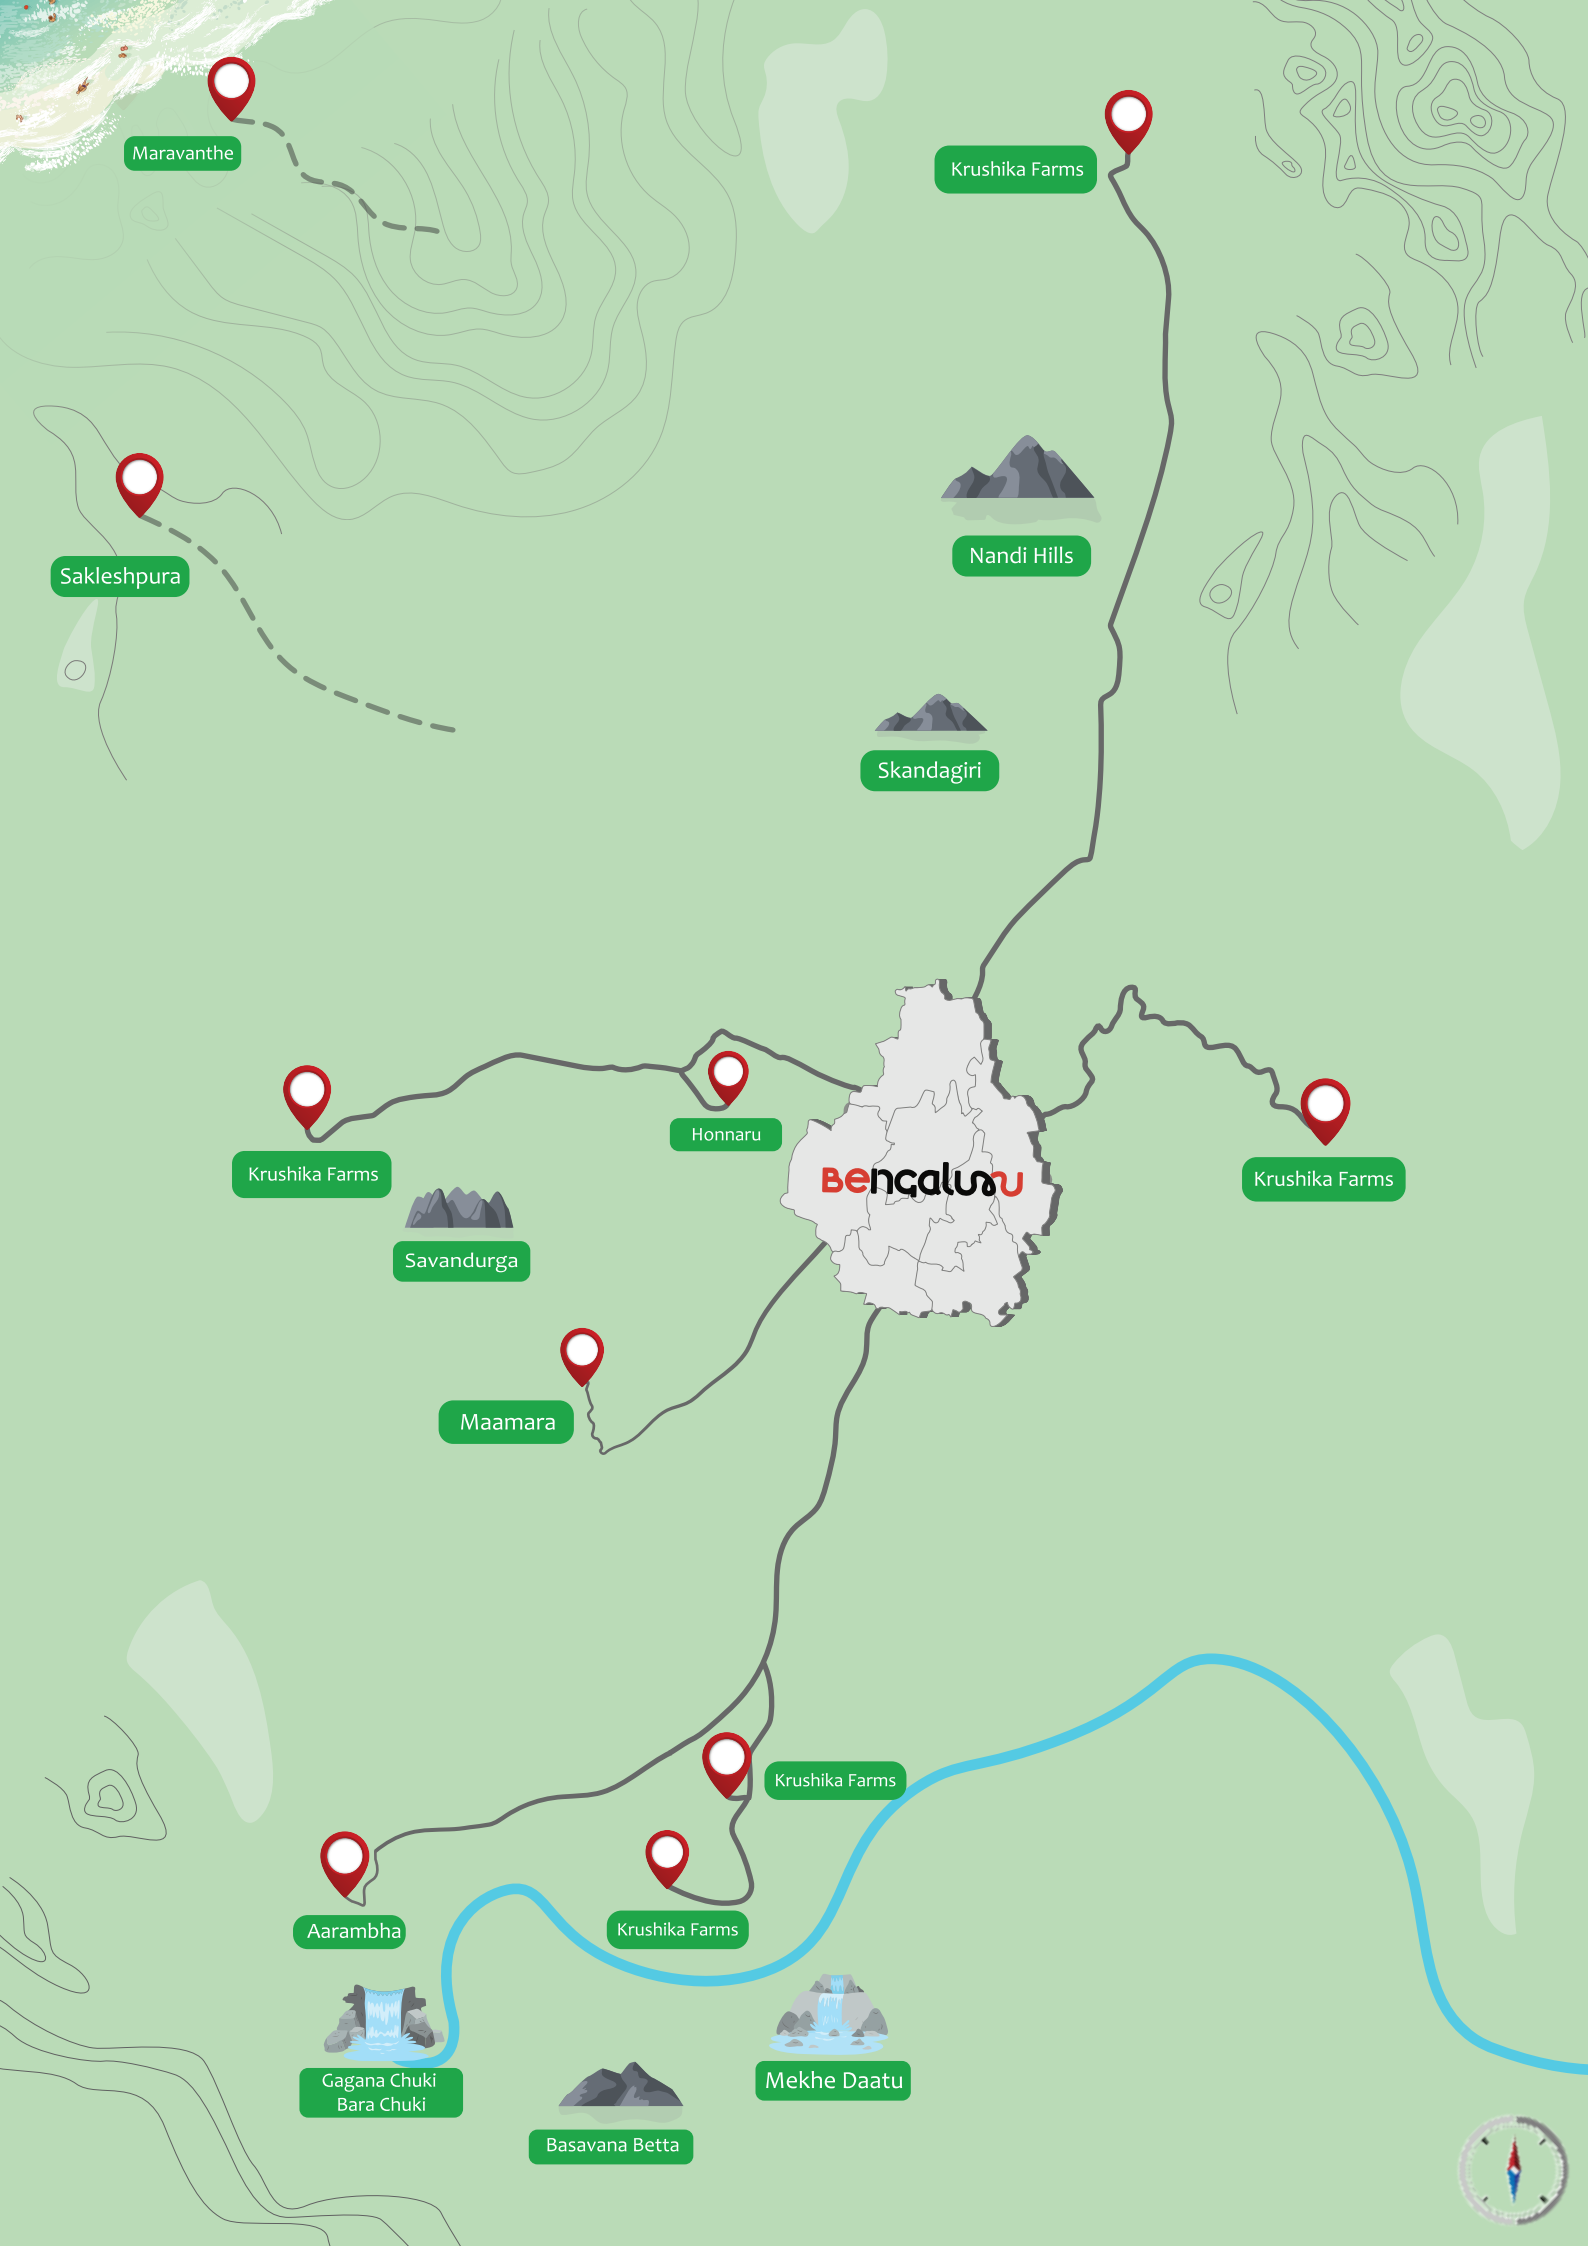

namaste@krushika.org

Download brocher
& visit site

Maravanthe

Krushika Farms

Sakleshpura

Nandi Hills

Skandagiri

Krushika Farms

Honnaru

Krushika Farms

Bengaluru

Savandurga

Maamara

Krushika Farms

Aarambha

Krushika Farms

Ethically and ecologically right

THAT'S WHY!

Farms in Focus

MAAMARA

38 acres of
mango orchard
Posh clubhouse
Luxurious lifestyle

#shilhaandara-membership
#ramanagara

HONNARU

42 acres of
mango-orchard
25-mins-Nice-road
Posh clubhouse

#close-to-city #veggie-farm
#tavarekere

THUSHA

15 acres of Prestine
Organic farm only 25 mins
to silk institute metro station

#Tourism #ArtofLiving
#high_value_appraisal

Ask us
anything more,
we love to chat!