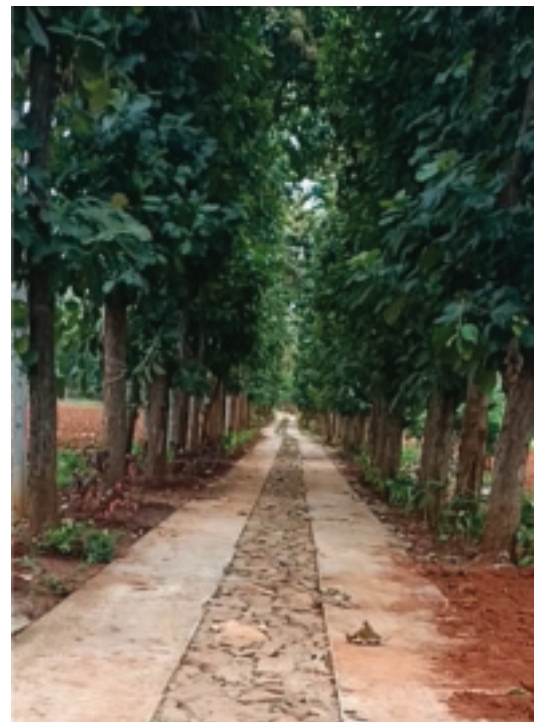

HONNARU

42 acres of
mango-orchard
25-mins-Nice-road
Posh clubhouse

#close-to-city #veggie-farm
#tavarekere

THUSHA

15 acres of Prestine
Organic farm only 25 mins
to silk institute metro station

#Tourism #ArtofLiving
#high_value_appraisal